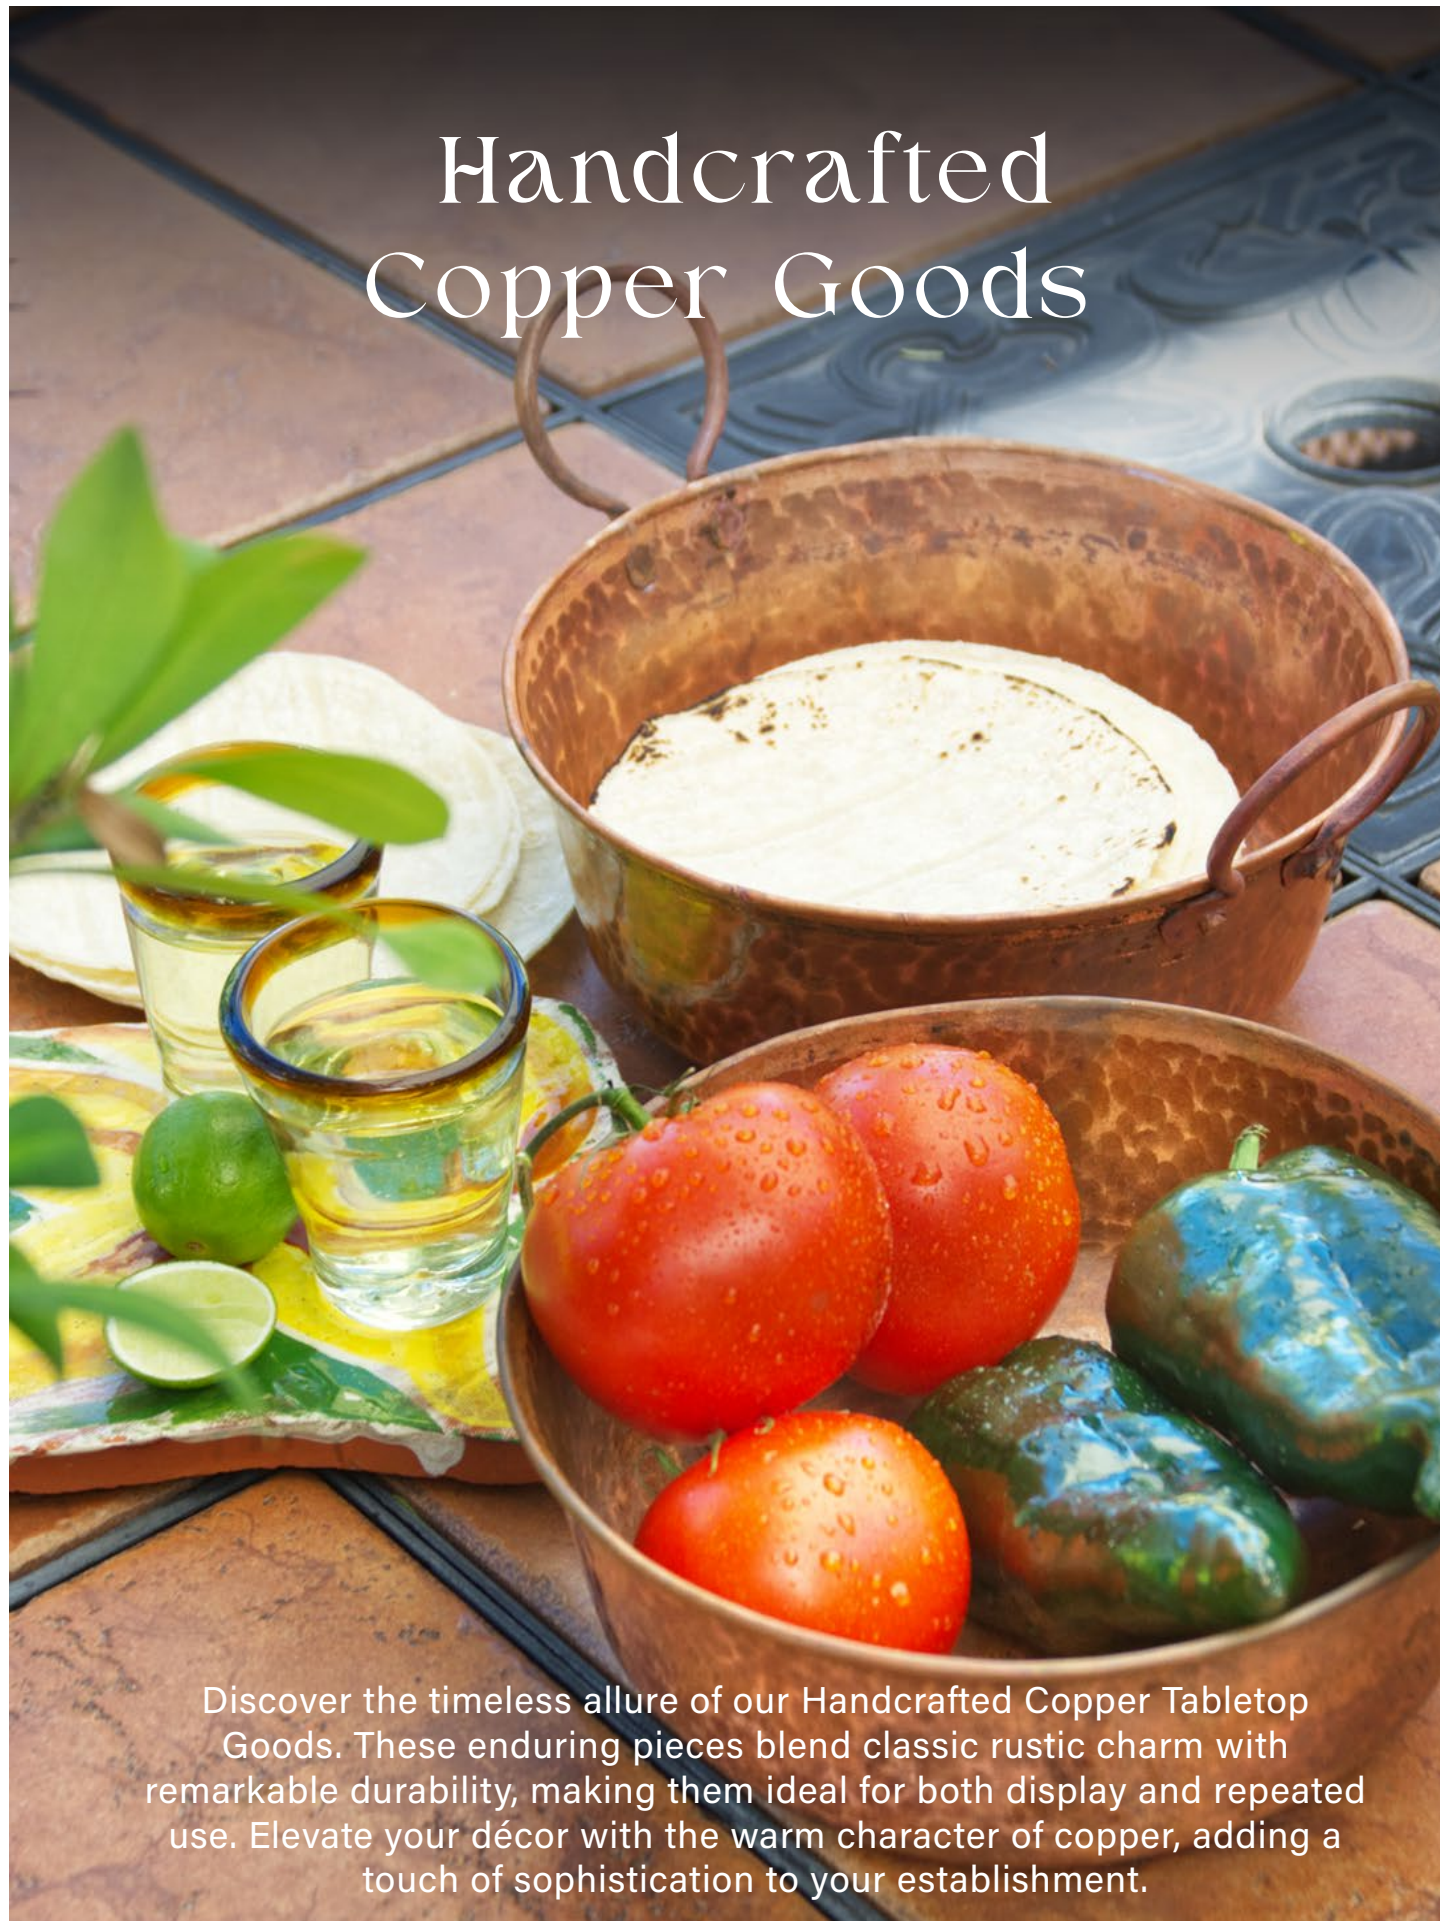

Handcrafted Copper Goods