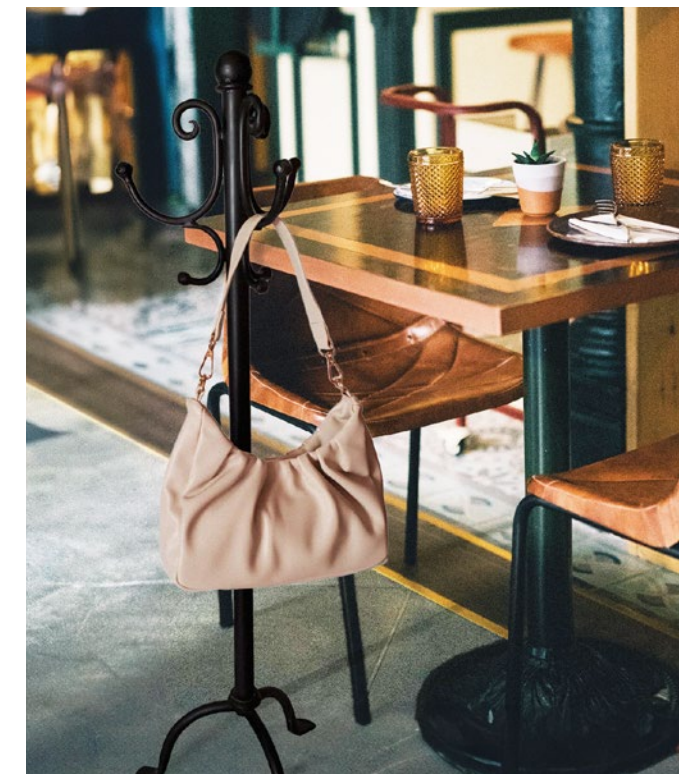

SM. BREAD BASKET
11679-B | 7" x 6" x 4"

MED. BREAD BASKET
11419-B | 8" x 8" x 5"

SNACK BASKET
11730-B | 9.5" x 5" x 2.5"

Tableside Purse Hangers

Leaf Stand | French Antique | 40"H | I2231-FA

Unlock a new level of hospitality! Our wrought iron Purse stands are designed for unmatched convenience and style. Crafted with sophistication in mind, it features versatile hooks, accommodating handbags, shopping bags, coats, and hats with ease. Keep personal belongings off the floor, setting a new standard of luxury in your establishment. Make every moment exceptional with our specialty Purse Hangers.

Outdoor Patios, Country Clubs, Wineries, Poolside Cabanas...

Scroll Stand
Black | I2233-B
40"H x 11"W

Leaf Stand
French Antique | I2231-FA
36"H x 10"W

Leaf Stand
Black | I2231-B
36"H x 10"W

Portofino Stand
French Antique | I2239-FA
40"H x 11"W

Portofino Stand
Black | I2239-B
40"H x 11"W

Handcrafted Copper Goods

Discover the timeless allure of our Handcrafted Copper Tabletop Goods. These enduring pieces blend classic rustic charm with remarkable durability, making them ideal for both display and repeated use. Elevate your décor with the warm character of copper, adding a touch of sophistication to your establishment.